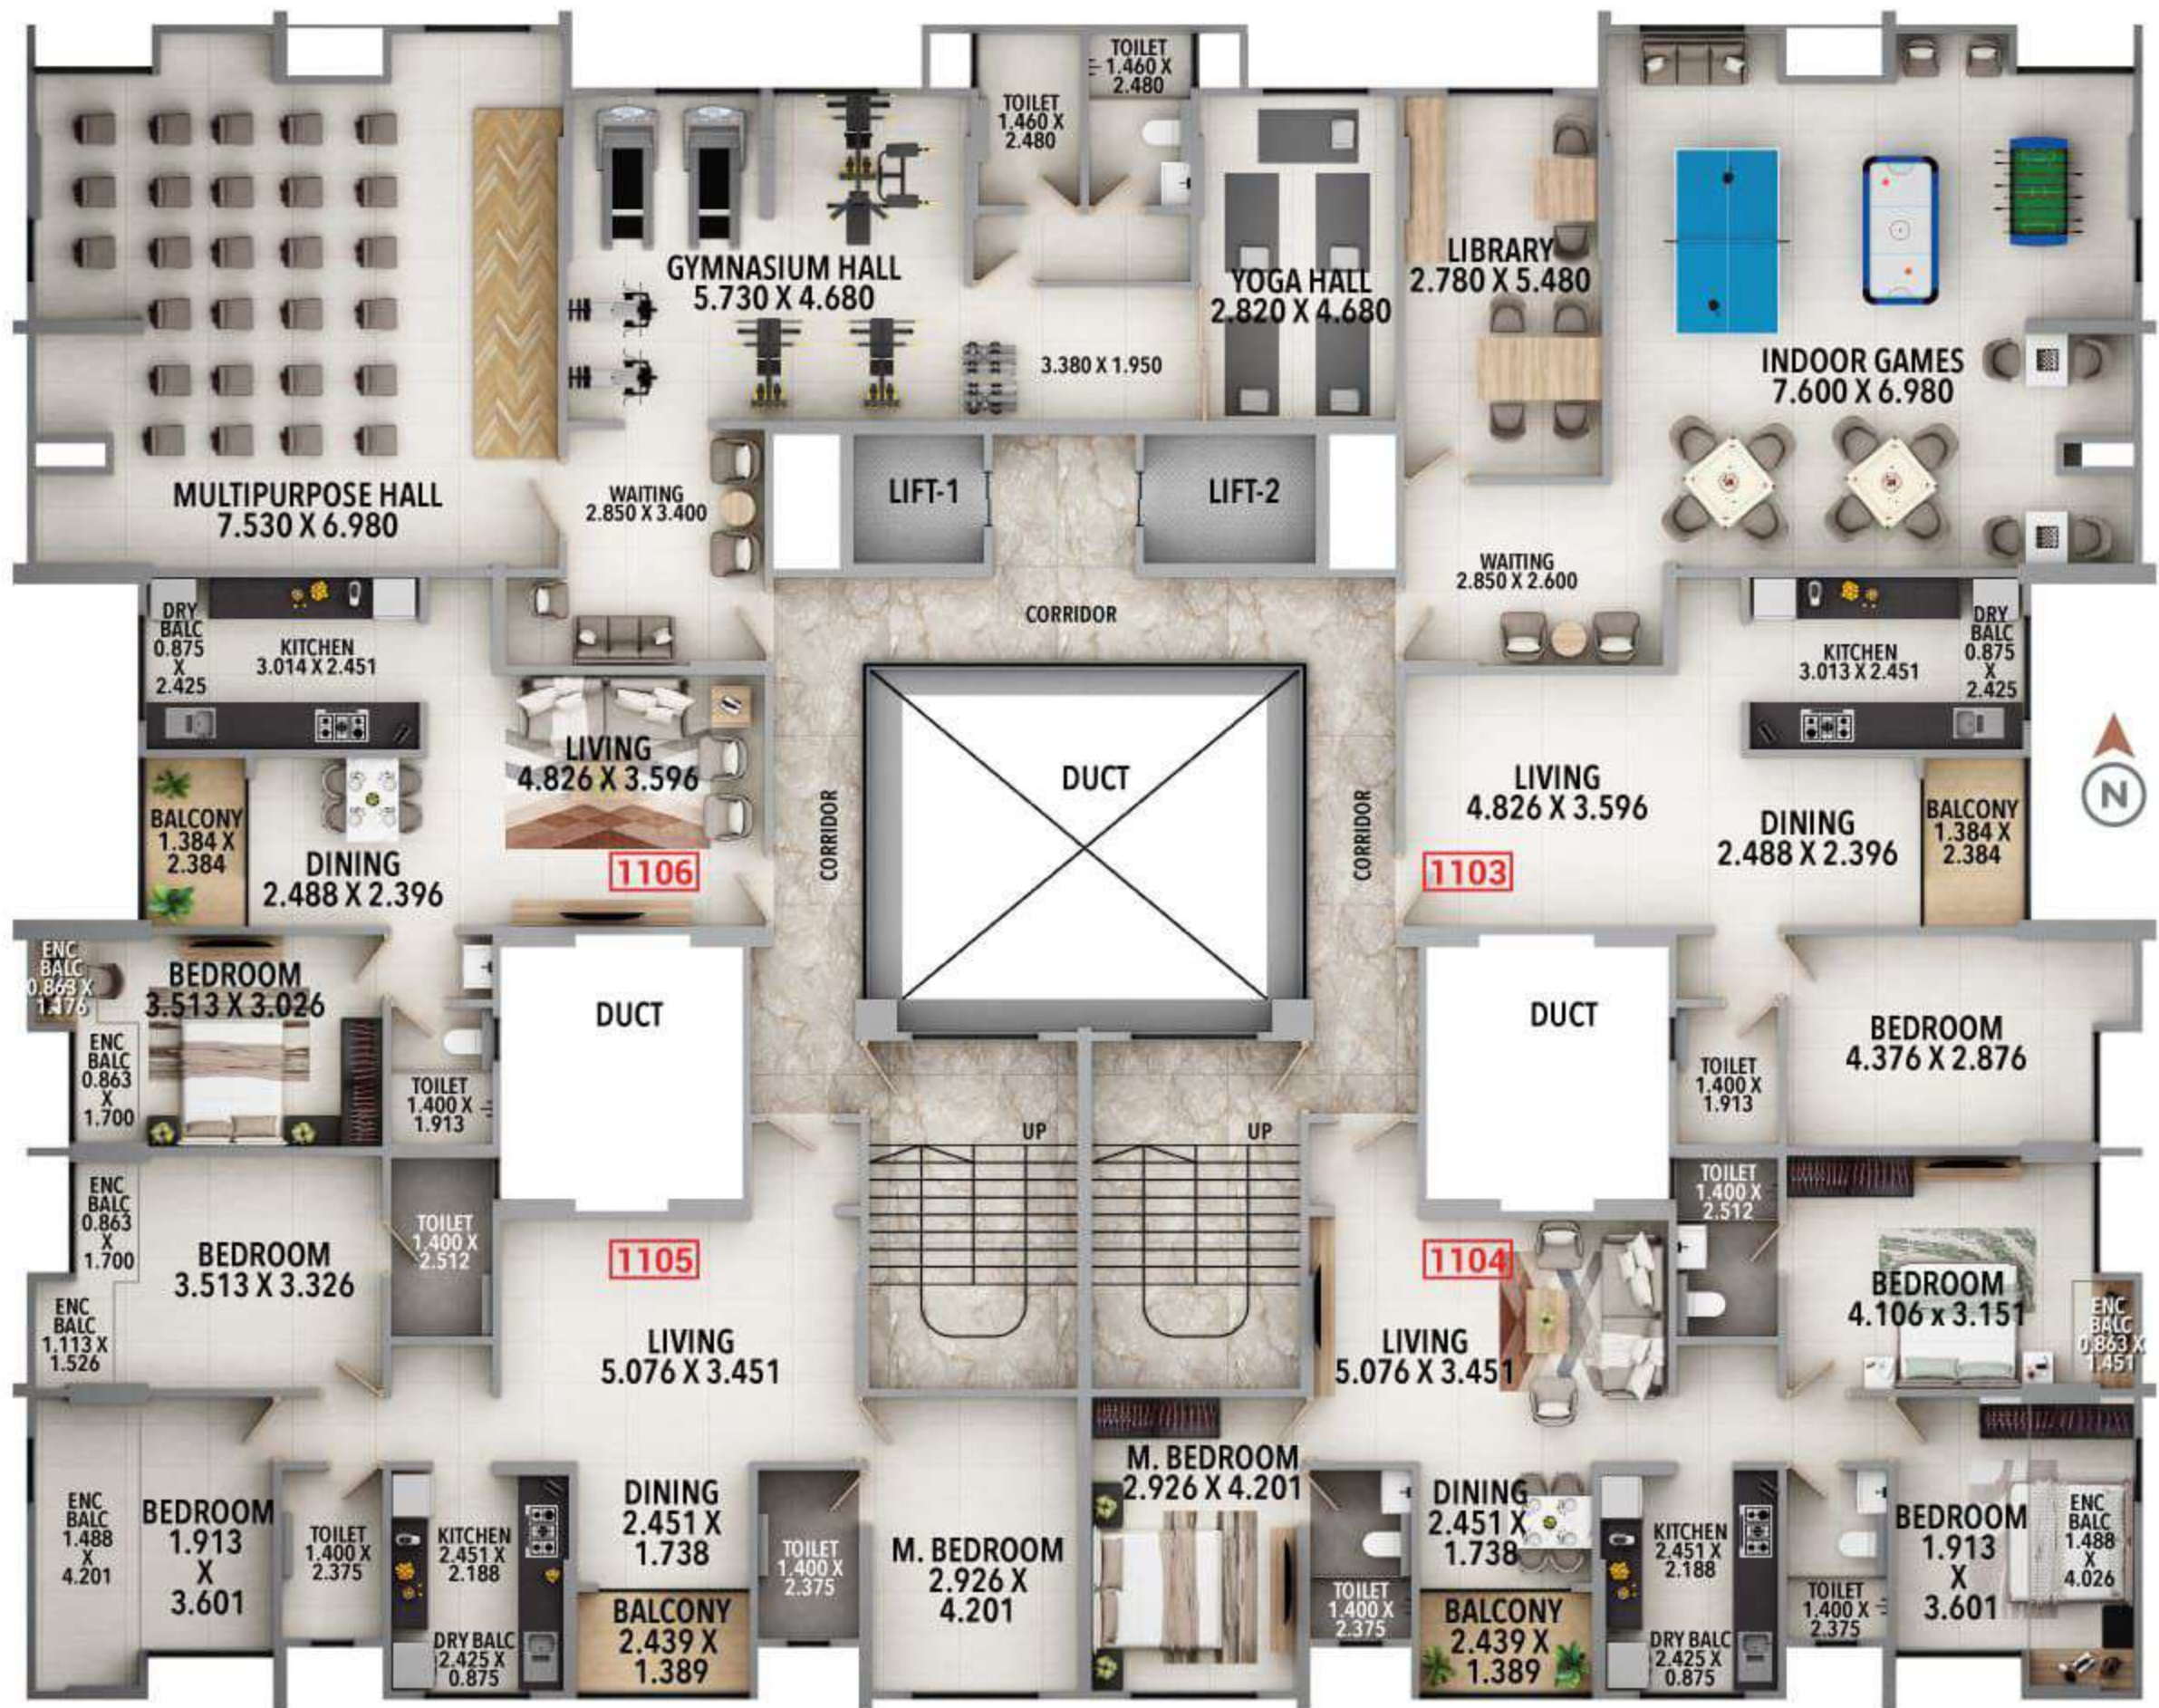

2 BHK - 79.10 sq.m

3 BHK - 95.20 sq.m.

11TH FLOOR PLAN

All dimensions are in Meter

UNIT	CARPET	DRY BAL	BAL	ENCL BAL
1103	52.00	2.10	3.30	0.00
1104	82.50	2.10	3.30	7.30
1105	80.50	2.10	3.30	9.10
1106	49.50	2.10	3.30	2.40

All dimensions are in Sq.M.

11TH FLOOR PLAN

All dimensions are in Meter

UNIT	CARPET	DRY BAL	BAL	ENCL BAL
1103	52.00	2.10	3.30	0.00
1104	82.50	2.10	3.30	7.30
1105	80.50	2.10	3.30	9.10
1106	49.50	2.10	3.30	2.40

All dimensions are in Sq.M.